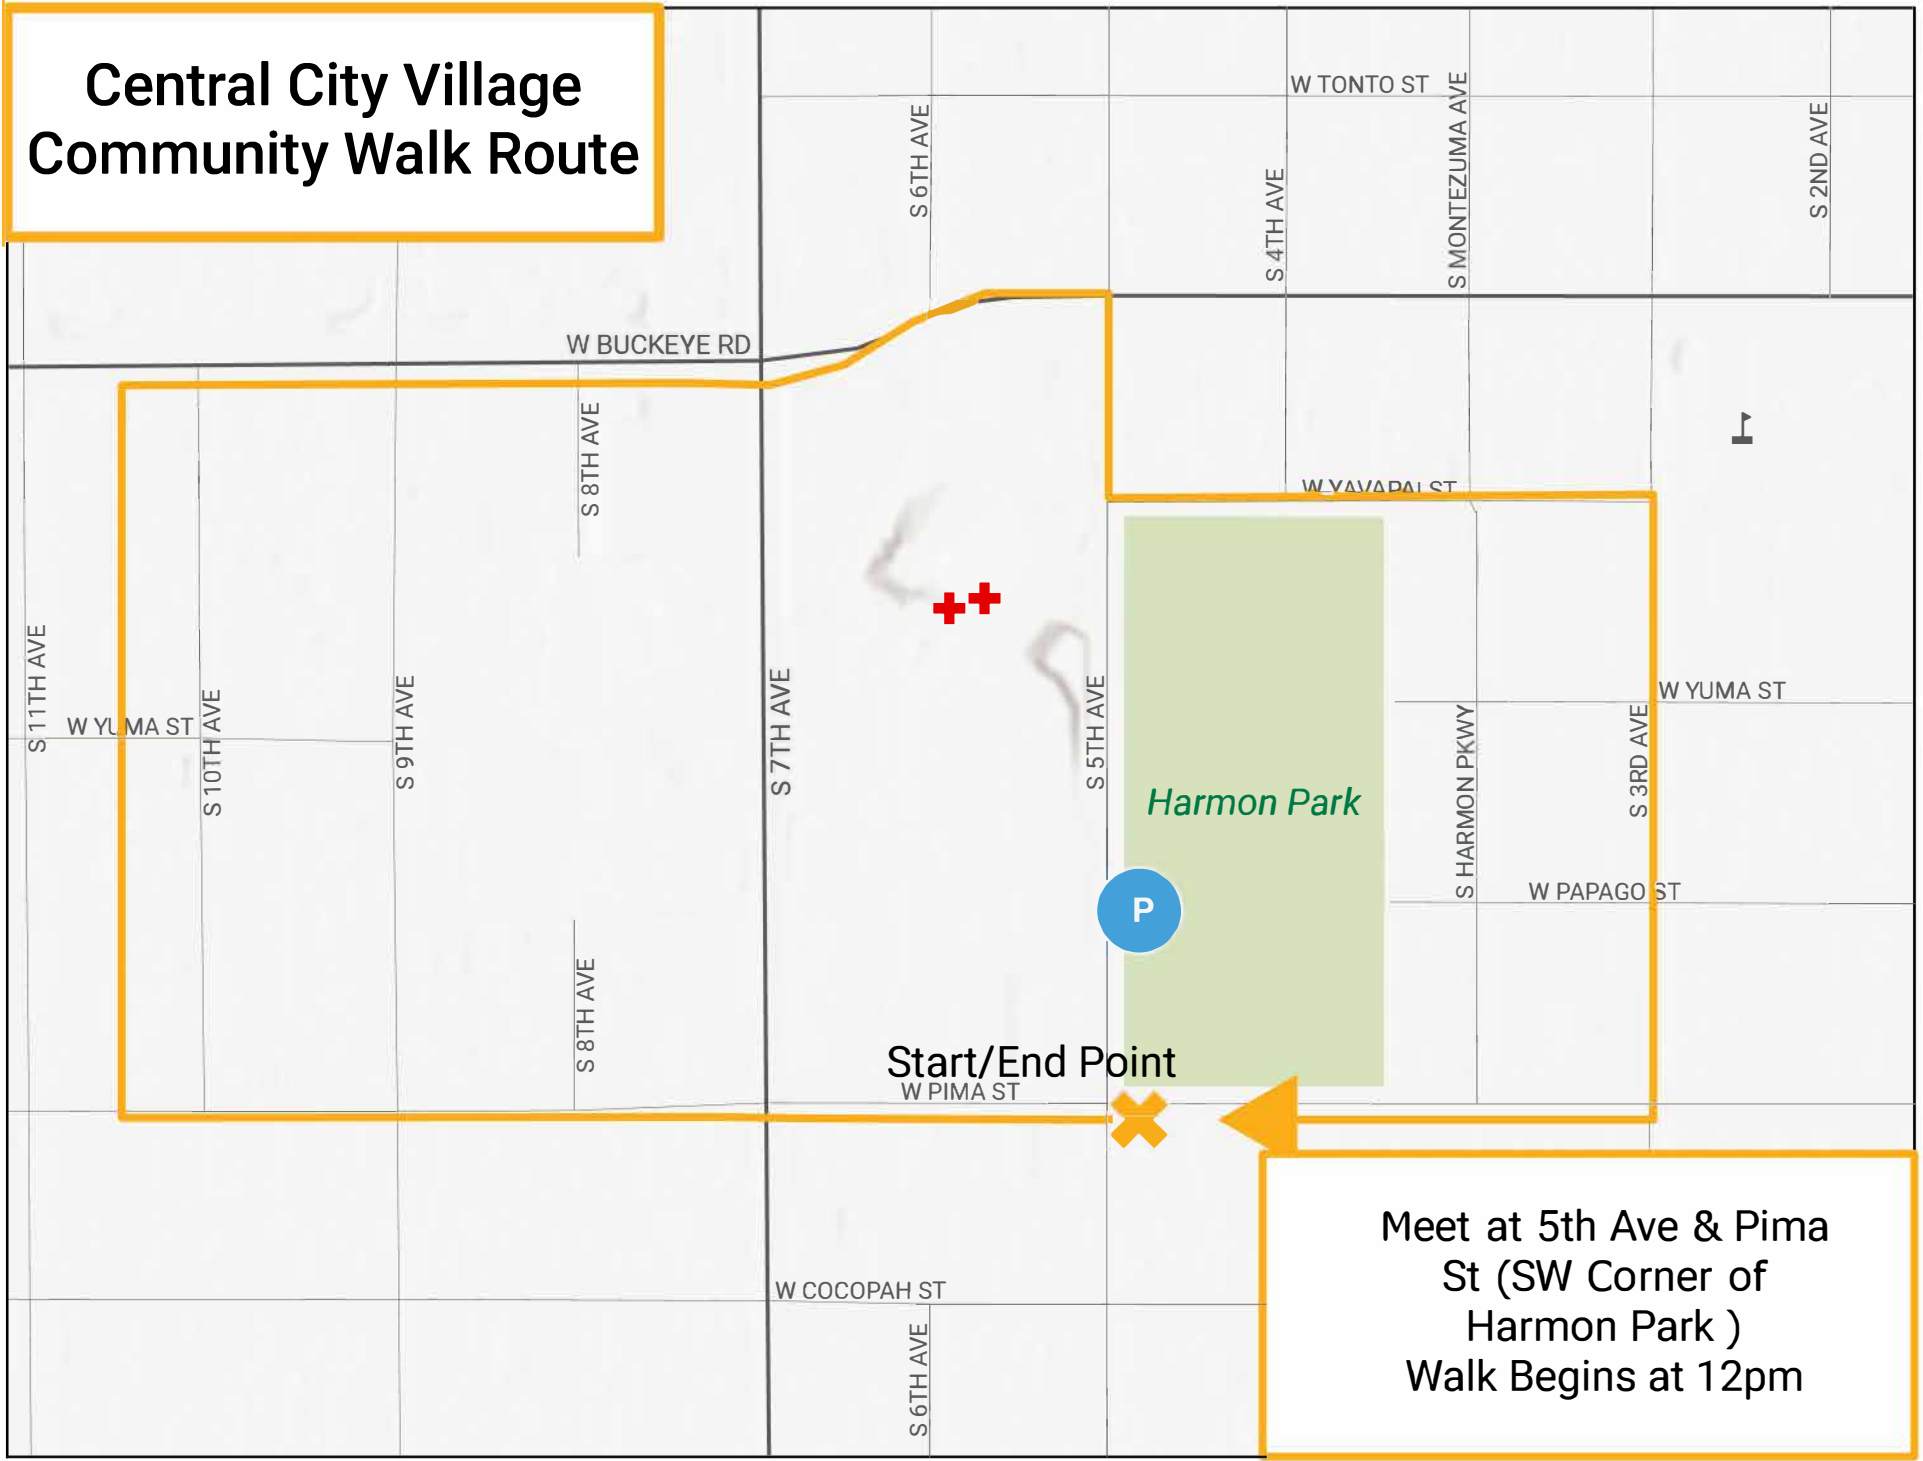

# Central City Village Community Walk Route

Start/End Point

Meet at 5th Ave & Pima  
St (SW Corner of  
Harmon Park )  
Walk Begins at 12pm